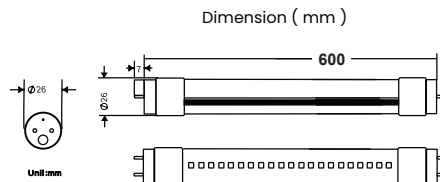

TUBE LIGHT

Indoor Light | Tube Light

Tube Light Ecoluxon

ELX-T8

3.000K 4.000K 5.000K 6.000K

■ Specification

Daya (W)	Input Voltage	Frequency Amp	LED Efikasi	Total Lumen	CRI	Temperatur Warna	Proteksi	Berat	Material
9W	AC100-265V	50/60Hz	140/170Lm/W	1.260/1.530Lm	>80Ra	3000k/6000K	IP20	72.5gr	Nano PC Cover
18W	AC100-265V	50/60Hz	140/170Lm/W	2.520/3.060Lm	>80Ra	3000k/6000K	IP20	127gr	Nano PC Cover

Model : ELX-T8-600-9W

Model : ELX-T8-1200-18W

- * Easy maintenance
 - Modular LED for easy replacement
 - Opening and closing possible of LED module part and power supply part
 - Customizable beam angle
 - Temperature max 50°