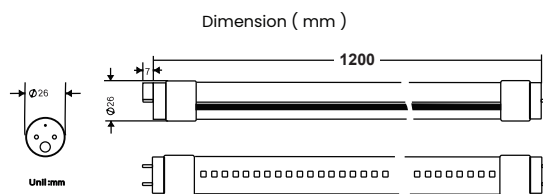

TUBE LIGHT

Indoor Light | Tube Light

Tube Light Ecoluxon

ELX-T8

3.000K 4.000K 5.000K 6.000K

■ Specification

Daya (W)	Input Voltage	Frequency Amp	LED Efikasi	Total Lumen	CRI	Temperatur Warna	Proteksi	Berat	Material
9W	AC100-265V	50/60Hz	140/170Lm/W	1.260/1.530Lm	>80Ra	3000k/6000K	IP20	72.5gr	Nano PC Cover
18W	AC100-265V	50/60Hz	140/170Lm/W	2.520/3.060Lm	>80Ra	3000k/6000K	IP20	127gr	Nano PC Cover

Model : ELX-T8-600-9W

Model : ELX-T8-1200-18W

- * Easy maintenance
 - Modular LED for easy replacement
 - Opening and closing possible of LED module part and power supply part
 - Customizable beam angle
 - Temperature max 50°