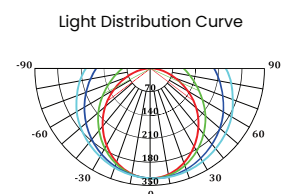

TUBE LIGHT

Indoor Light | Tube Light

Tube Light Ecoluxon

ELX-T8

3.000K   4.000K   5.000K   6.000K

■ Specification

Daya (W)	Input Voltage	Frequency Amp	LED Efikasi	Total Lumen	CRI	Temperatur Warna	Proteksi	Berat	Material
9W	AC100-265V	50/60Hz	140/170Lm/W	1.260/1.530Lm	>80Ra	3000k/6000K	IP20	72.5gr	Nano PC Cover
18W	AC100-265V	50/60Hz	140/170Lm/W	2.520/3.060Lm	>80Ra	3000k/6000K	IP20	127gr	Nano PC Cover

Model : ELX-T8-1200-18W

- Easy maintenance
  - Modular LED for easy replacement
  - Opening and closing possible of LED module part and power supply part
  - Customizable beam angle
  - Temperature max 50°