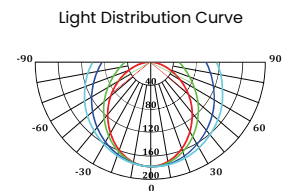

■ Specification

Daya (W)	Input Voltage	Frequency Amp	LED Efikasi	Total Lumen	CRI	Temperatur Warna	Proteksi	Berat	Material
9W	AC100-265V	50/60Hz	140/170Lm/W	1.260/1.530Lm	>80Ra	3000k/6000K	IP20	72.5gr	Nano PC Cover
18W	AC100-265V	50/60Hz	140/170Lm/W	2.520/3.060Lm	>80Ra	3000k/6000K	IP20	127gr	Nano PC Cover

Model : ELX-T8-600-9W